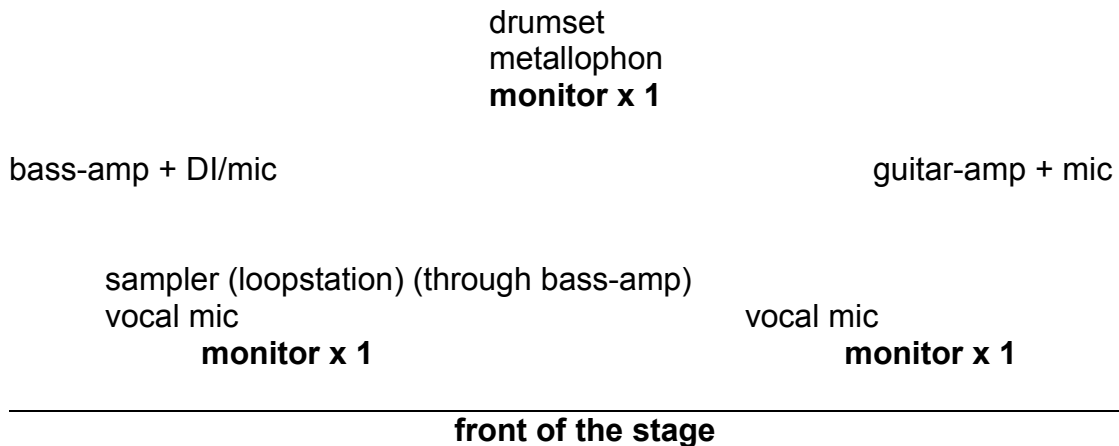

tschilp Technical Rider

3 persons: Nina, Wibke and Kerstin
Drums, Guitar, Bass, Loop Station, Metallophone, Vocals

Lines:

- | | | |
|----------------|---|------------------|
| 1, 2, 3 drums | - | mic (if needed) |
| 4. bass-amp | - | DI /mic |
| 5. guitar-amp | - | mic |
| 6. metallophon | - | mic (at drumset) |
| 7. vocals | - | mic (front) |
| 8. vocals | - | mic (front) |

this means: 1 DI's and 4 mics plus stands.

Monitors: 2 on front of stage, for bass player and guitar player
1 on back of stage, for drummer

stageplan:

for any questions get in touch with us: tschilp@antipolis.org
THANK YOU!